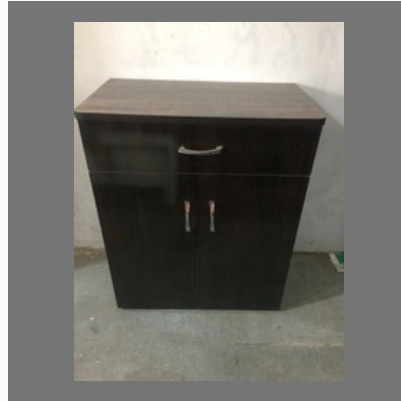

# Shree Swamy Samarth Furniture

<https://www.indiamart.com/shree-swamy-samarth-furniture/>

**OTHER PRODUCTS**

Products

Metal single Bed with storage

Fiber Chair

Metal Sofa cum bed

Shoes Rack

## OTHER PRODUCTS:

TV Table

Wooden Pooja Ghar

Plastic Chair

Tea Table

## OTHER PRODUCTS:

Storage Cupboards

Wooden Drawer

Table

Computer Table