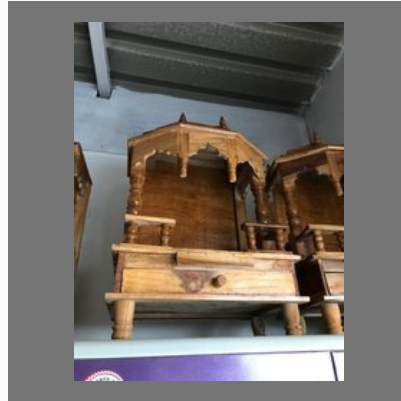

# Shree Swamy Samarth Furniture

<https://www.indiamart.com/shree-swamy-samarth-furniture/>

**OTHER PRODUCTS**

Products

Metal single Bed with storage

Fiber Chair

Metal Sofa cum bed

Shoes Rack

## OTHER PRODUCTS:

TV Table

Wooden Pooja Ghar

Plastic Chair

Tea Table