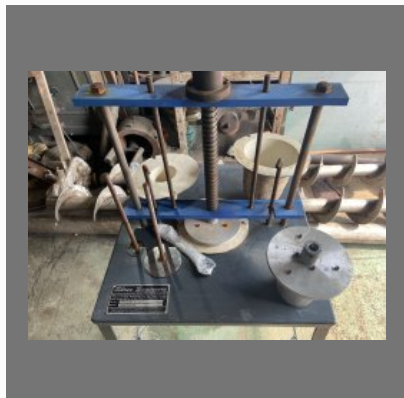

OTHER PRODUCTS:

Vertical Screw Conveyors

Brewers Spent Screw Press

Cow Dung Dewatering Screw Press

Cow Dung Dewatering Machine

OTHER PRODUCTS:

Cow Dung Pot Making Machine

Cow Dung Pot Making Machine