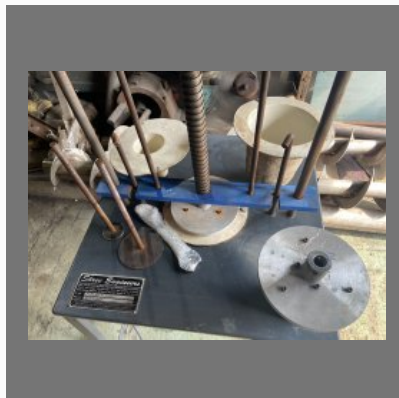

OTHER PRODUCTS:

Vertical Screw Conveyors

Brewers Spent Screw Press

Cow Dung Dewatering Screw Press

Cow Dung Dewatering Machine

OTHER PRODUCTS:

Cow Dung Pot Making Machine

Cow Dung Pot Making Machine