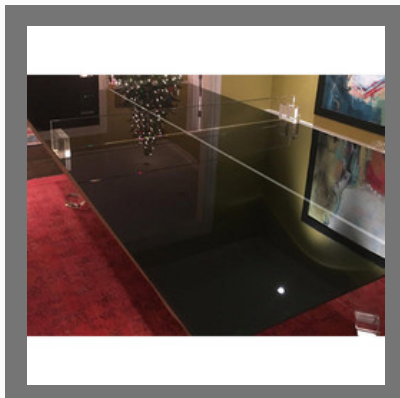

Pool Transparent Glass Partitions

OTHER PRODUCTS:

Red 90 Degree Bend Glass

Toughened Safety Glass

Home Railing Plain Glass

Plain Roof Glass

OTHER PRODUCTS:

Back Painted Glass