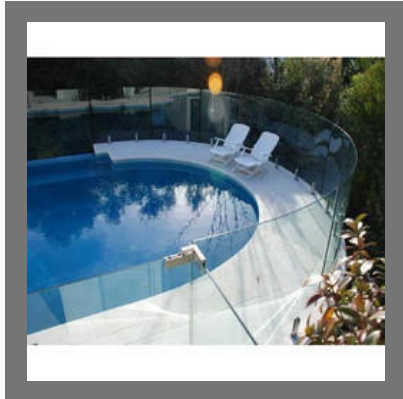

Home Railing Glass

Home Staircase Transparent Glass

BEND ROOF GLASS

Outdoor Bend Roof Glass

Glass Twist Table

Bend Roof Glass

Transparent Roof Glass

BEND GLASS AQUARIUM

Bend Glass Aquarium

Transparent Bend Glass Aquarium

Bend Fish Glass Aquarium

Rectangular Bend Glass Aquarium

POOL GLASS PARTITIONS

Our Product Range

Pool Glass Partitions

Pool Plain Glass Partitions

Pool Transparent Glass Partitions

OTHER PRODUCTS:

Red 90 Degree Bend Glass

Toughened Safety Glass

Home Railing Plain Glass

Plain Roof Glass

OTHER PRODUCTS:

Back Painted Glass