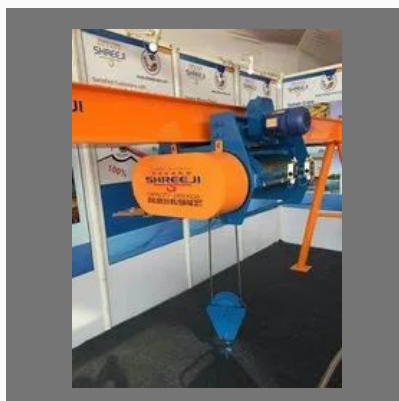

Shreeji Loading Solutions

<https://www.indiamart.com/shreeji-loading/>

OTHER PRODUCTS:

Electric Chain Hoist

Pallet Truck

Single Girder Eot Crane

Power Wirerope Hoist

Factsheet