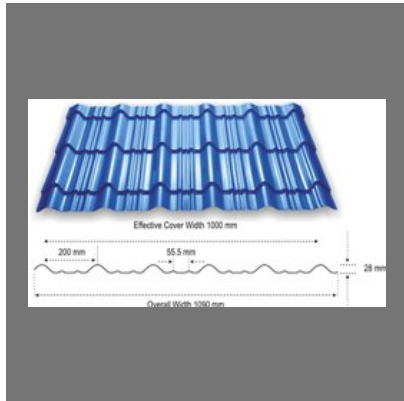

# COLOUR COATED ROOFING PROFILE SHEET

Color Profile Sheet

Tata Bluescope Trimdek 1015  
Steel Roofing Sheet

Tata Bluescope Varydek 1000  
Cladding Sheet