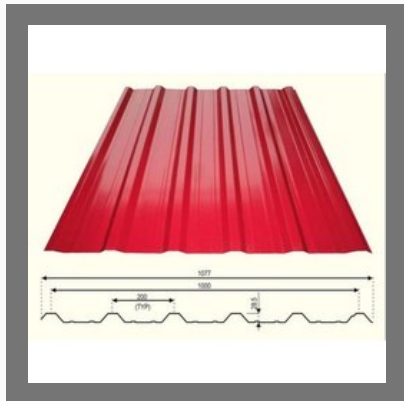

# ROOFING AND CLADDING SHEET

TATA BlueScope Color Coated Roofing Sheet

TATA BlueScope Klip Lok 700 Roofing Sheet

Metal Roofing Sheet

TATA BlueScope BR-II 900 Steel Roofing Sheet

# COLOUR COATED ROOFING PROFILE SHEET

Color Profile Sheet

Tata Bluescope Trimdek 1015  
Steel Roofing Sheet

Tata Bluescope Varydek 1000  
Cladding Sheet