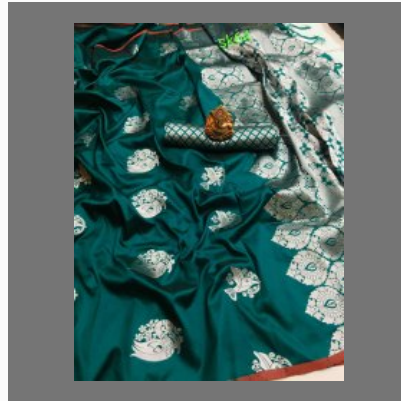

Lichi Silk Classy Weaving Saree