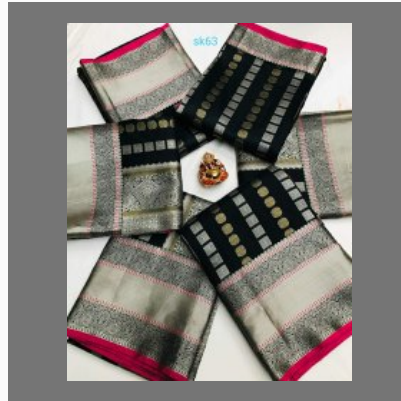

Festival Wear Linen Silk Sarees

Soft Pure Linen Silk Sarees

OTHER PRODUCTS:

Banarasi Silk Sarees

Party Wear Pure Soft Silk Sarees

Soft Cotton Silk Saree With Blouse Piece

Party Wear Lichi Silk Saree

OTHER PRODUCTS: