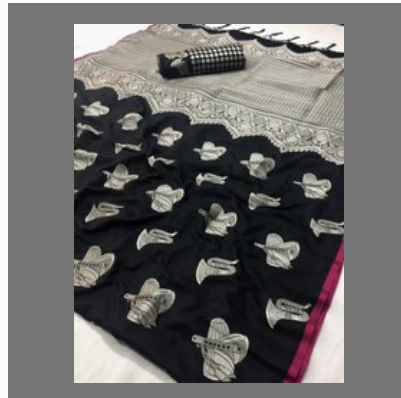

Banarasi Silk Sarees

KANCHIPURAM SAREES

Our Product Range

Party Wear Kanchipuram Saree

Ladies Kanchipuram Saree

Pure Kanjivaram Saree

Womans Blaton Soft Silk Sarees

HANDLOOM PURE COTTON SILK SAREE