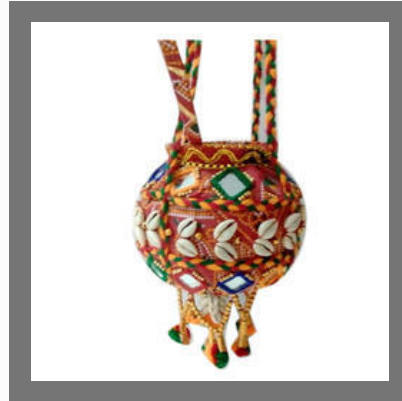

Bandhani Decorative Matki