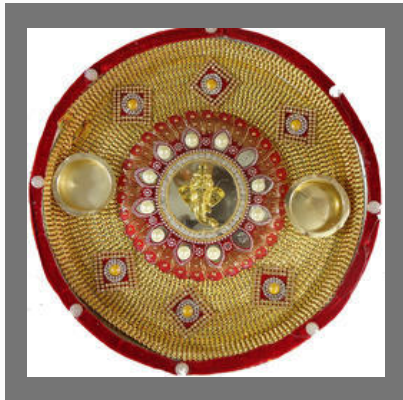

Ring Elephant Fancy Curtain

DECORATIVE POOJA THALI

Pooja Thali

Color Print Pooja Thali

Dori Worked Ganeshji Pooja Thali

Color Print Stone Pooja Thali

KALASH LOTI SET

Swastik Kalash Set