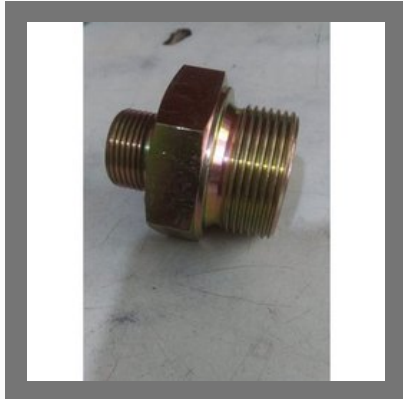

HEX NIPPLE

Hex Nipple