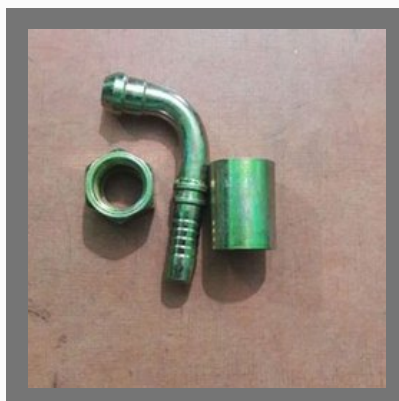

Stainless Steel Mounting Bolt

HOSE PIPE FITTINGS

Hydraulic band

Mild Steel Hose Pipe Fitting

Hydraulic Hose Pipe Fitting

Stainless Steel Hose Pipe Fittings

METAL COMPONENT

Mild Steel CNC Machined Components

304 Stainless Steel Metal Component

Stainless Steel Machine Component

Cast Iron Component

HYDRAULIC ADAPTER

Brass Hex Half Hydraulic Adapter

Gspc Adapter

Dust cap

BASE PLATE

Stainless Steel Round Base Plate

Mild Steel Square Base Plate

Mild Steel Round Base Plate

OTHER PRODUCTS:

Stainless Steel Hex Nipple

Mild Steel Hex Nut

Brass Hex Bolt

Hydraulic Hose Pipe Fittings

OTHER PRODUCTS:

Mild Steel Straight Hose Connector

Mild Steel Hose Pipe Connector

3 Inches Mild Steel Stud

Stainless Steel Half Thread Stud

OTHER PRODUCTS:

MS Nipple

Coupling