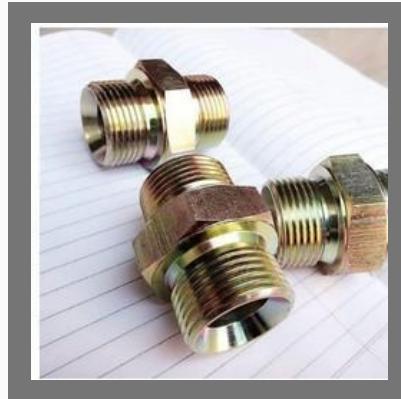

For more information, please visit

<https://www.indiamart.com/shreeram-engineering-rajkot/profile.html>

HEX NIPPLE

Hex Nipple

Mild Steel Hex Reducing Nipple

Brass Hex Pipe Nipple

hydraulic Hex Nipple

METAL NUT

Mild Steel Hex Nut

Mild Steel Collar Lock Nut

Stainless Steel Slotted Hex Nut

En8d Black Slotted Nut

METAL BOLT

Band Plug 1/2 12

Mild Steel Half Threaded Bolt

Banjo Bolt

Stainless Steel Mounting Bolt

HOSE PIPE FITTINGS

Hydraulic band

Mild Steel Hose Pipe Fitting

Hydraulic Hose Pipe Fitting

Stainless Steel Hose Pipe Fittings

METAL COMPONENT

Mild Steel CNC Machined Components