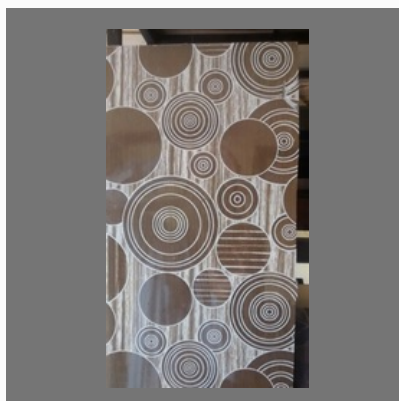

## OTHER PRODUCTS:

Designer Glass

Iron Wire Mesh

Aluminium Door

Bakelite Sheet