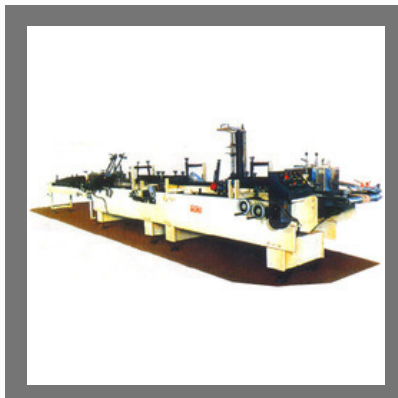

2 Fold Carton Folder Gluer Machine