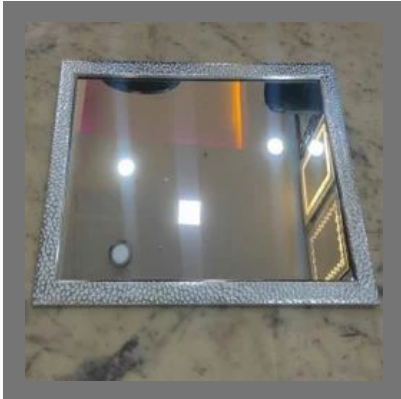

GLASS MIRROR

Leather Wall Hanging Mirror

Rectangular LED Mirror

Brown Wooden Frame Mirror

Designer Wall Glass Mirror

DECORATIVE MIRROR

Wooden Silver Frame Mirror

Decorative Glass Mirror

Digital Mirror

Mirror Frame

TOUGHENED GLASS

Office Glass Door

Glass Shower Partition

Transparent Toughened Glass

Toughened Glass Door

OTHER PRODUCTS:

Oval Decorative Wall Mirror

Window Etching Glass

Art Work Window Etching Glass

Bathroom Frameless Glass Partition

OTHER PRODUCTS:

Rose Gold Wall Panel Mirror

Vanity Glass Mirror

Steel Wall Hanger