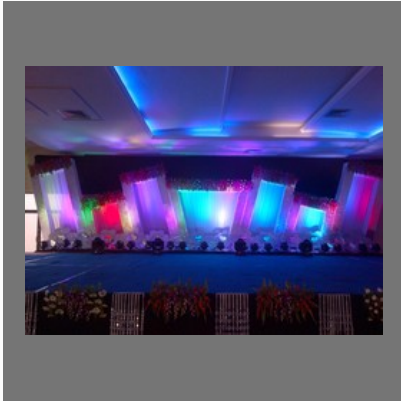

Banquet Stage