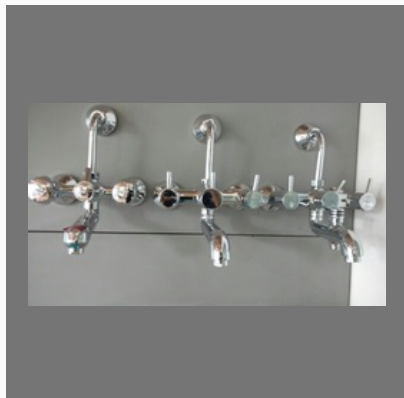

# Shubham Aluminium And Hardware

<https://www.indiamart.com/shubham-aluminium-hardware/>

**OTHER PRODUCTS**

Products

Resibond Silicone Sealant

Long Bathroom Door Pull Handle

Colour Full Door Pull Handle

Furniture Hardware

## OTHER PRODUCTS:

Designer Taps

Bathroom Hardware

Door Pull Handle

Towel Racks