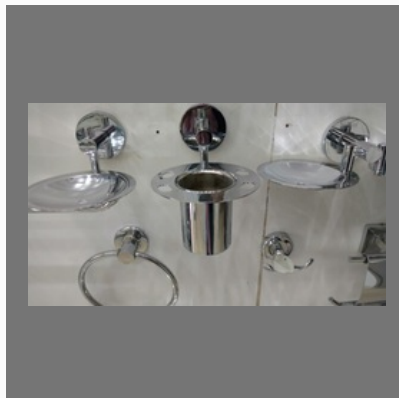

## OTHER PRODUCTS:

Designer Taps

Bathroom Hardware

Door Pull Handle

Towel Racks