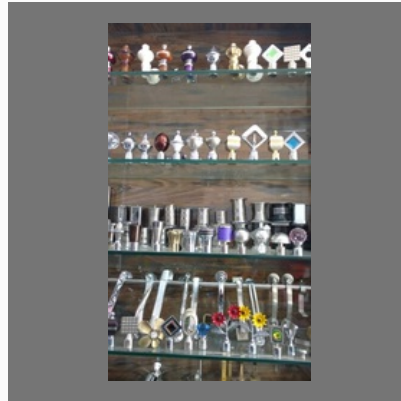

Furniture Hardware