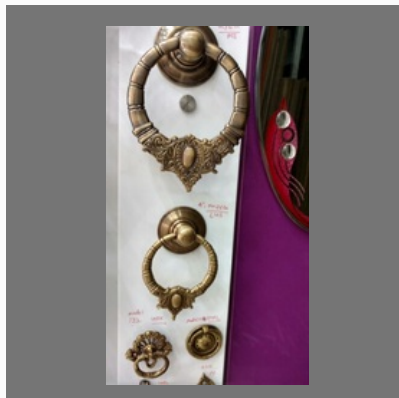

# Shubham Aluminium And Hardware

<https://www.indiamart.com/shubham-aluminium-hardware/>

**OTHER PRODUCTS**

Products

Resibond Silicone Sealant

Long Bathroom Door Pull Handle

Colour Full Door Pull Handle

Furniture Hardware

## OTHER PRODUCTS:

Designer Taps

Bathroom Hardware

Door Pull Handle

Towel Racks

## OTHER PRODUCTS:

Door Pull Handle

Towel Ring

Aluminium Window

PVC Sheet