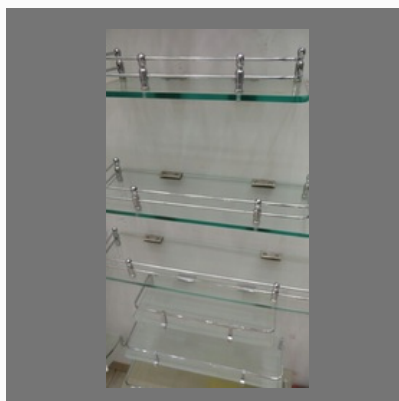

## OTHER PRODUCTS:

Designer Taps

Bathroom Hardware

Door Pull Handle

Towel Racks