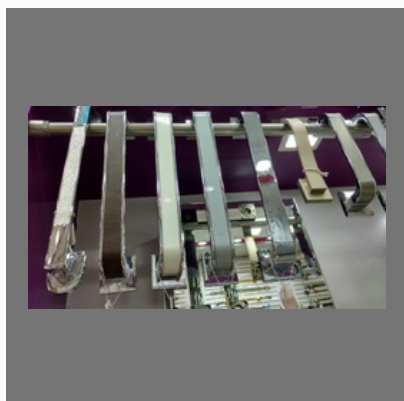

Door Pull Handle