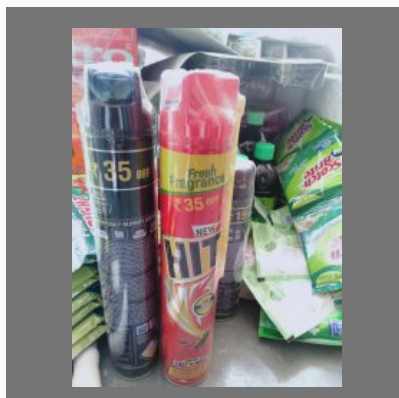

Bright Scrub Pad

Hit Mosquito Repellent

Paper Cup

Toilet Paper

OTHER PRODUCTS:

Face Tissue

Kitchen Cleaning Cloth

Loofa Scrubber