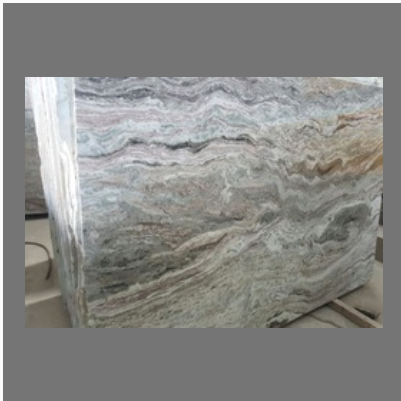

MARBLE SLABS

Sawar Marble