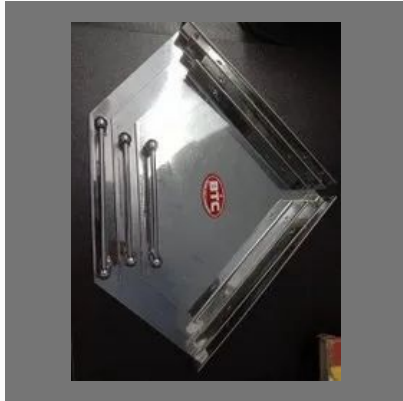

Silver Towel Rod

SS Double Soap Dish

Citizen SS Jali

Bathroom Round Towel Ring

OTHER PRODUCTS:

SS Plain Corner Set

SS Strap Shower Tray

SS Shower Tray