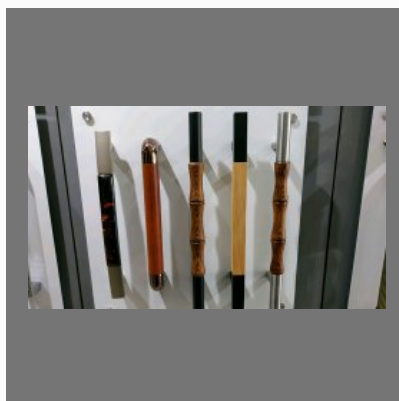

Door Handal

Door Kabza

OTHER PRODUCTS:

Curtain Pipe

Tower Bolt

Wood Veneer

Designer Door Handal

OTHER PRODUCTS: