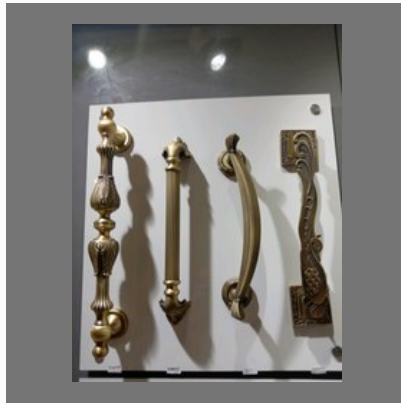

Sitaram & Sons

<https://www.indiamart.com/sitaram-sons-mohali/>

OTHER PRODUCTS

Products

Door Lock

Door Closer

Tower Bolt

Door Pull Handle

OTHER PRODUCTS:

Door Handles

Door Lock

Veneer Plywood

Teak Veneer Plywood

OTHER PRODUCTS:

Modular Kitchens

Door Lock

Door Handal

Door Kabza

OTHER PRODUCTS:

Curtain Pipe

Tower Bolt

Wood Veneer

Designer Door Handal

OTHER PRODUCTS: