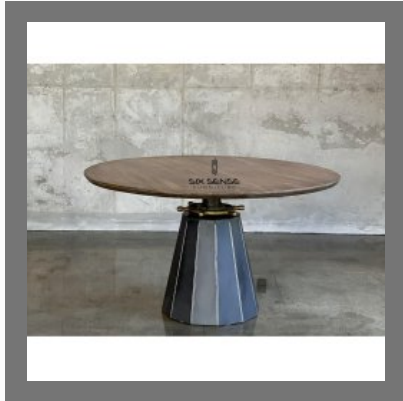

COFFEE TABLE

Scooter Design Coffee Table

New Modern Solid Wooden Top With MS Iron Central Cafe Dining Table

Ms Iron Frame Solid Wooden Top Folding Industrial Dining Table

Industrial New Design MS Metal Base With Powder Coated Square Dining Table

Round Iron Bar Stool Chair

Brown Rectangular Center Table

OTHER PRODUCTS:

Antique Design Round Center Table

Design Wine Cabinet

Decorative Golden Motor Bike

MS Round Crank Stool

OTHER PRODUCTS: