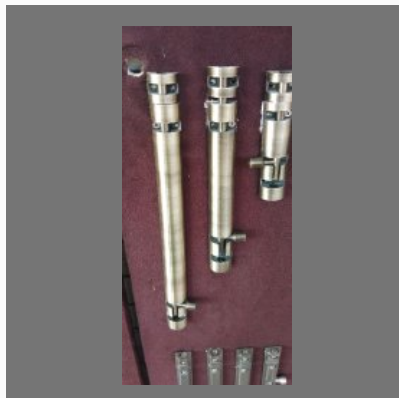

Door Handles

Door Tower Bolt

Bathroom Towel Holder

Curtain Brackets

OTHER PRODUCTS:

Door Handles

Bathroom Hanger Accessories

Tower Bolt