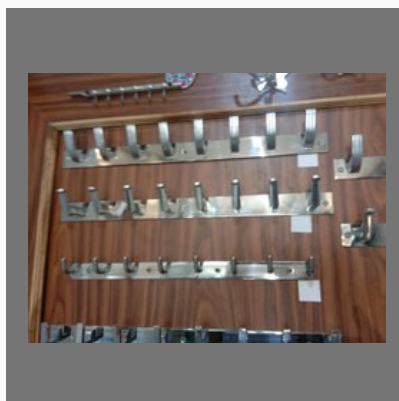

Door Handles

Door Tower Bolt

Bathroom Towel Holder

Curtain Brackets

OTHER PRODUCTS:

Door Handles

Bathroom Hanger Accessories

Tower Bolt

Door Handles

OTHER PRODUCTS:

Fevicol Sh

Racks Slider Handle

Motorized Locks

ABRO Tape

OTHER PRODUCTS:

Door Lock

Door Kit

Door Handle

Wall Hanger

OTHER PRODUCTS:

Soap Stand

Glass Corner

Curtain Rods

Decorative Laminates