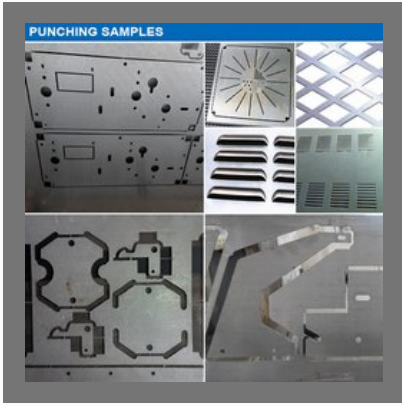

Punching Job Work