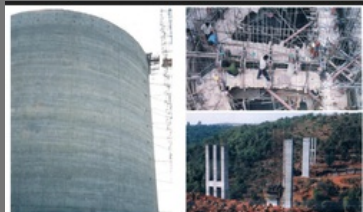

OTHER PRODUCTS:

Slipform Construction Service