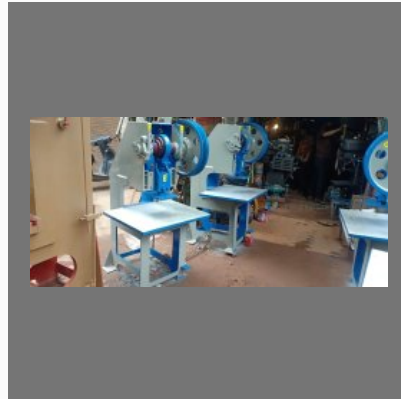

Our state-of-the-art infrastructural facility is the backbone of our organization that assists us in staying ahead of our competitors in the industry. This infrastructure unit includes procurement unit, production unit, testing unit, R & D unit, warehousing & packaging unit and after sale support. The production unit is installed with the latest machinery and modern technology that enable us to cater the diversified requirements of our clients. This facility is manned by experienced and qualified professionals hired by us. Furthermore, we have segregated our infrastructure into various...

Pani Puri Making Machine

FOOTWEAR MAKING MACHINE

Hawai Chappal Making Machine

Hawai Chappal Making Machine

Sole Cutting Machine

Hawai Slipper Making Machine

NOODLES PROCESSING MACHINE

Semi-Automatic Noodle Making Machine