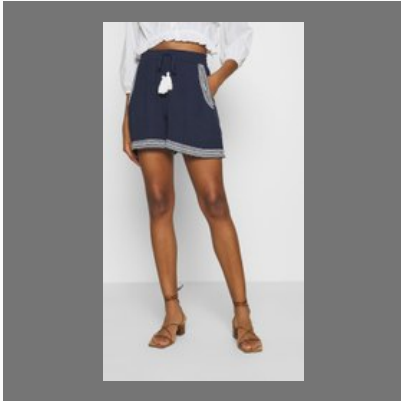

Ladies Casual Wear Polyester Shorts