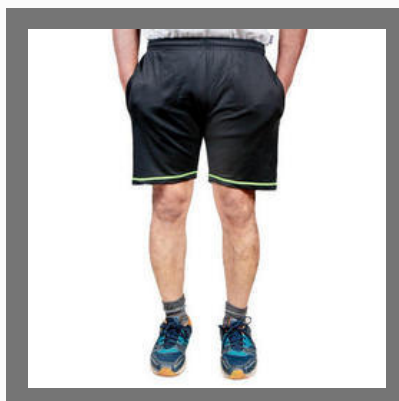

Mens Dry Fit Lower

Mens Black Lower

Mens Printed Lower

Mens Casual Lower

MENS TRACK SUIT

Mens Dry Fit Track Suit

Mens Track Suit

Lyca Tracksuit

OTHER PRODUCTS:

Mens Full Sleeve Jacket

Mens Woolen Jackets

Mens Lycra Lower

Mens Lycra Shorts

OTHER PRODUCTS:

Mens Upper

Ladies Lower