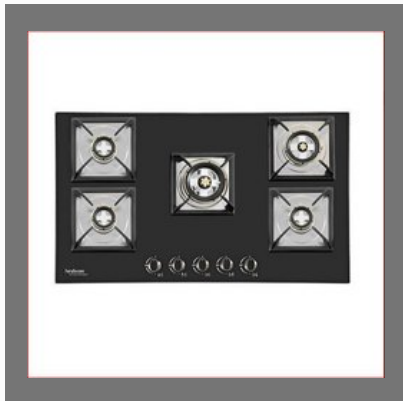

Kaff NBD2T60BG Built-in Hob

KITCHEN OVEN

Hindware Carlo Built In Microwave Oven

Kaff KOV 60 ZN Built in Oven

Kaff KOV 73 TIX Built in Oven

Kaff KOV 60 EM Built in Oven

MODERN ELECTRIC KITCHEN CHIMNEY

Hindware Valencia 60cm 1100 M3/Hr Auto Clean Chimney

Hindware Iris 60cm 1280m3/Hr Auto Clean Chimney

Hindware Lino Neo Black 60cm 1100m3/hr Designer Chimney

Hindware Jupiter Neo 60cm 1000m3/hr Decorative Chimney

KITCHEN BUILT-IN HOB

Hindware Bravia White 4B 80
CM Built In Hob

Hindware Angela 4b 76 Cm
Built In Hob

Hindware DIVA PLUS 5B 86
CM BUILT IN HOB

Hindware Arena 3b 78 Cm
Built In Hob

WINE COOLER

KWC-126 Kaff Wine Cooler

Kaff KWC - 58 Wine Cooler

Kaff KWC - 24 Wine Cooler

Kaff KWC - TH-8 Wine Cooler

Kaff KGM 60 Cooking Range

Hindware Elda Plus Black
Cooking Range

OTHER PRODUCTS:

Kaff BASE TX 60cm 700
m3/hr Chimney

Kaff KOH 783B Built-in Hob
Premier Range

Kaff CLOV6 BL Built in Oven

Hindware Clara Neo SS 60cm
700m3/hr Chimney