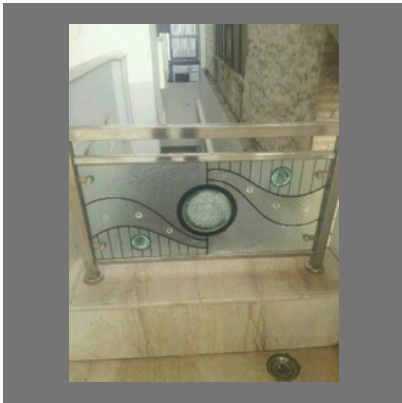

Sonu Steel Decorator

<https://www.indiamart.com/sonu-steel-decorator/>

OTHER PRODUCTS

Products

Stair Railing

Front Glass Railing

Front SS Glass Railing

Steel Railing

OTHER PRODUCTS:

Glass Light Pillar

Wooden Steel Railing

SS Steel Railing

Glass Look Railing

Factsheet

Nature of Business

:Manufacturer