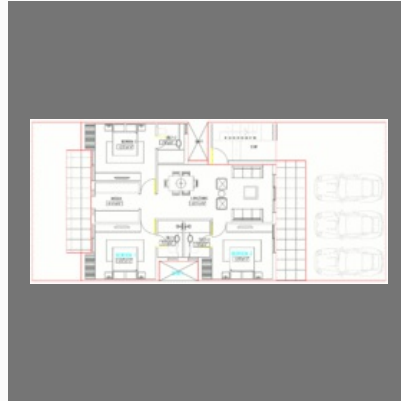

3 BHK Flats in IREO Fiveriver Panchkula