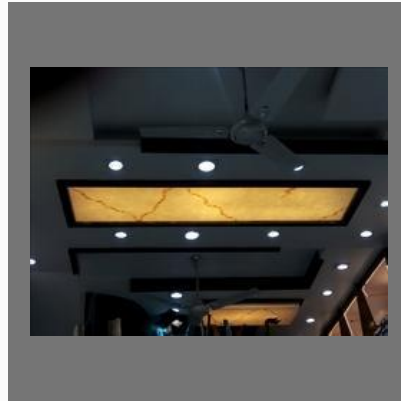

EURO TRANSLUCENT STONE

Alabaster Lift Wall Backlit Panel

Artificial Translucent Stone Euro

Artificial Translucent Stone Furniture

Ceiling Backlit Panel Alabaster

CORIAN CNC CUTTING WORK

Corian CNC Cutting Job Work