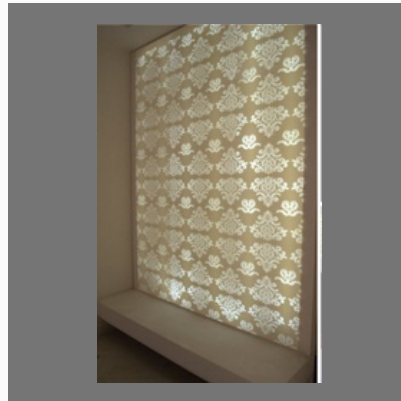

Corian Mandir With Gumbat

CORIAN SOLID SURFACE PRODUCTS

3D Wall Panel

Acrylic Solid Surface Backlit Wall Panel

double height feature wall

3D Floral Backlit Wall Panel

SOLID SURFACE SHEETS

Alpine White LG Himacs Sheet