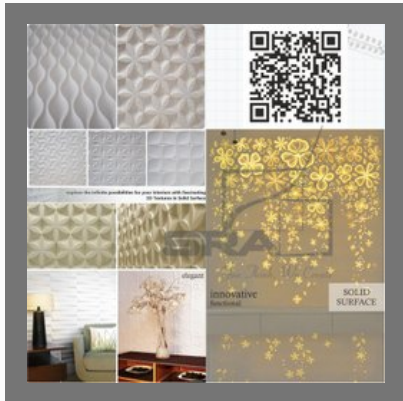

Corian Mandir With Gumbat

CORIAN SOLID SURFACE PRODUCTS

3D Wall Panel

Acrylic Solid Surface Backlit Wall Panel

double height feature wall

3D Floral Backlit Wall Panel

SOLID SURFACE SHEETS

Alpine White LG Himacs Sheet