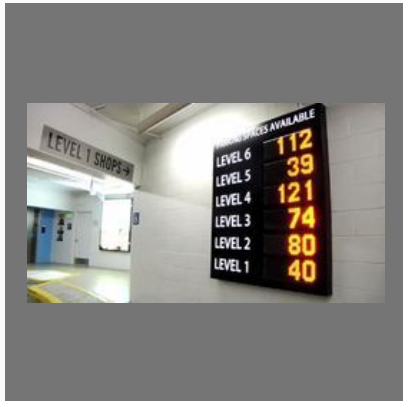

## OTHER PRODUCTS:

Parking Zone Display System

Projector

PA System

Motorized Curtain