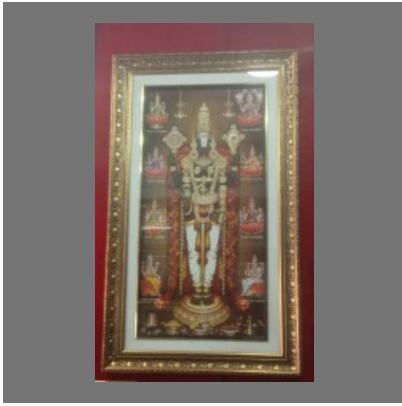

Sri Balaji Photo Framing Gallery

<https://www.indiamart.com/sri-balaji-photo-framing-gallery/>

OTHER PRODUCTS

Products

Goddess Photo Frame

Photos Frame

Decorative Photo Frame

Couple Photo Frame

OTHER PRODUCTS:

Baby Photo Frame

Wooden Photo Frame

Designer Photo Frames

White LED Photo Frame

OTHER PRODUCTS:

Wood Backlight Photo Frame

Religious Frame

Religious Frame

Canvas Paint

OTHER PRODUCTS:

Decorative Paintings

Certificate Frames

Decorative Paintings

Ganesh Giant

OTHER PRODUCTS:

Religious Frame

Arts Frame

Glass Painting

Family Collage Frame

OTHER PRODUCTS:

LED Photo Frame

Decorative Paintings

Decorative Paintings