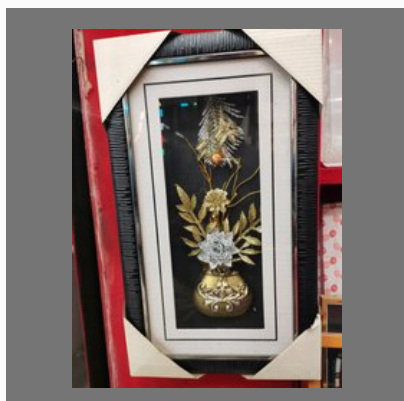

OTHER PRODUCTS:

Baby Photo Frame

Wooden Photo Frame

Designer Photo Frames

White LED Photo Frame

OTHER PRODUCTS:

Wood Backlight Photo Frame

Religious Frame

Religious Frame

Canvas Paint

OTHER PRODUCTS:

Decorative Paintings

Certificate Frames

Decorative Paintings

Ganesh Giant

OTHER PRODUCTS:

Religious Frame

Arts Frame

Glass Painting

Family Collage Frame

OTHER PRODUCTS:

LED Photo Frame

Decorative Paintings

Decorative Paintings