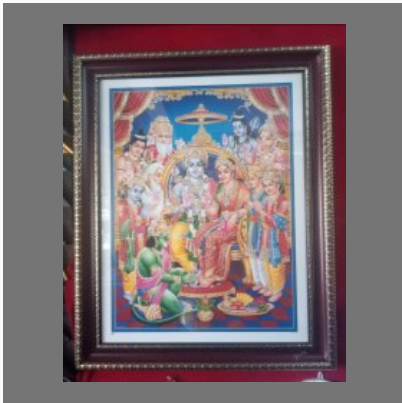

Sri Balaji Photo Framing Gallery

<https://www.indiamart.com/sri-balaji-photo-framing-gallery/>

OTHER PRODUCTS

Products

Goddess Photo Frame

Photos Frame

Decorative Photo Frame

Couple Photo Frame

OTHER PRODUCTS:

Baby Photo Frame

Wooden Photo Frame

Designer Photo Frames

White LED Photo Frame

OTHER PRODUCTS:

Wood Backlight Photo Frame

Religious Frame

Religious Frame

Canvas Paint

OTHER PRODUCTS:

Decorative Paintings

Certificate Frames

Decorative Paintings

Ganesh Giant

OTHER PRODUCTS:

Religious Frame

Arts Frame

Glass Painting

Family Collage Frame

OTHER PRODUCTS:

LED Photo Frame

Decorative Paintings

Decorative Paintings