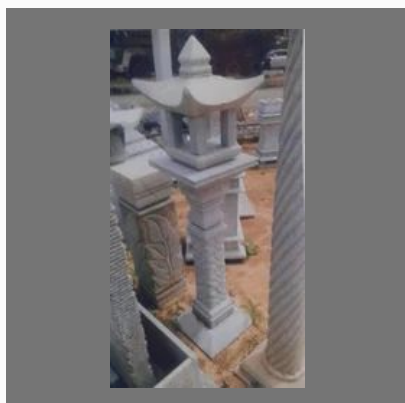

12x2 brick wall tiles

Glass Block Bricks

Terracotta Ceiling Tile

OTHER PRODUCTS:

Amber Jaalie

Indoor Water Body

Stone Lamp

Onduline Sheets