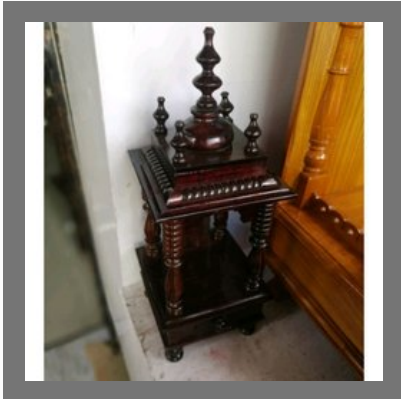

## OTHER PRODUCTS:

Wooden Pooja Temple

Designer Wooden Temple Door

Brass Krishna Statue Idol

Carved Teak Wood Ceiling