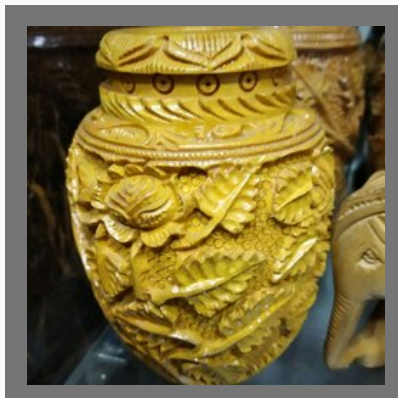

Wooden Carved Pot