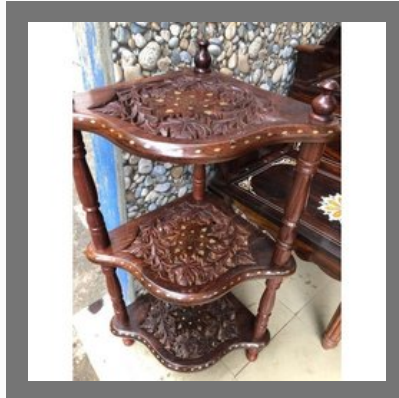

## OTHER PRODUCTS:

Brass Horse Idol

Wooden Peeta Set

Hanging Brass Deepam

Corner Wooden Rack