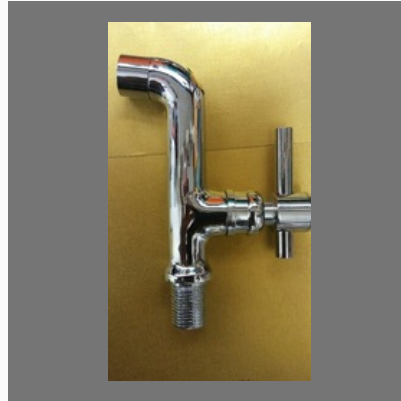

OTHER PRODUCTS:

Godrej Lock

Brass Water Tap

Water Tap

Water Distemper

OTHER PRODUCTS:

Iron Mesh

Aluminum Mesh