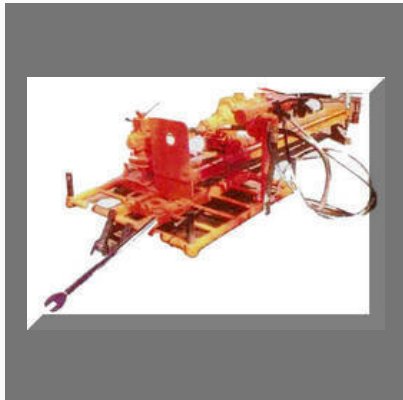

We can also develop any new / obsolete parts as per your drawings or samples.

SSDE is an independent supplier of replacement spare parts for Mining Equipments and is not affiliated with manufacturers mentioned in this web site. All manufacturer's names, numbers, symbols, photos, product description and/or part numbers are used for reference purposes only & it is not implied that any part listed is the product of these manufacturers.'

# DRILLING EQUIPMENTS

Extension Equipments

Tractor Mounting Chain Mast

Side Bore Cleine Drive

Self Contained Crawler Drill