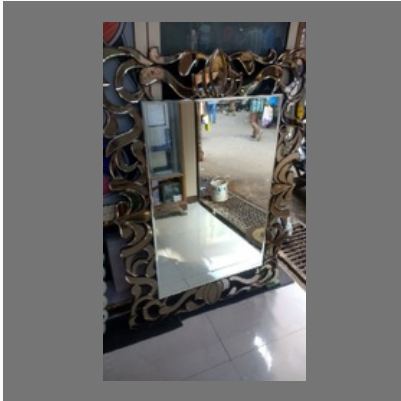

Star Glass House

<https://www.indiamart.com/starglass-house-kolkata/>

OTHER PRODUCTS

Products

Designer Glass Door

Designer Colourful Glass Door

Glass Painting Door

Painted Glass

OTHER PRODUCTS:

Designer Glass Door

Designer Glass Partition

Decorative Mirrors

Antique Designer Mirror

OTHER PRODUCTS:

Designer Glass Partition For Home

Sliding Glass Window

Designer Glass Mirror

Designer Glass

OTHER PRODUCTS:

Decorative Sliding Door

Decorative Mirror

Designer Mirrors

Designer Mirror

OTHER PRODUCTS: