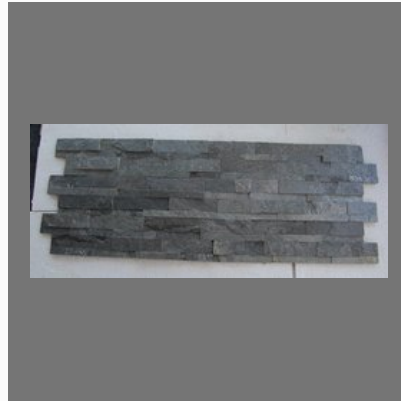

Fantasy Brown Marble

Black Marble

Indo White Marble

GRANITE

Rajasthan Black Granite

Platinum White Granite

Celestio Granite

Steel Grey Granite

STONE WALL PANELS

D Green Slate Stone Wall Panel

Jack Black Slate Stone Wall Panel

Copper Slate Stone Wall Panel

Silver Grey Slate Wall Panel

OTHER PRODUCTS:

Kandla Grey Sandblasted Sandstone

Rustic Grey Granite Chiseled Finish Wall Cladding

California Gold

Mix River Pebbles

OTHER PRODUCTS:

Silver Grey Slate Stone Mosaic

Indo Misty Marble

Alaska Cream Granite

Zeera Green Slate Stone Wall Panel

Factsheet