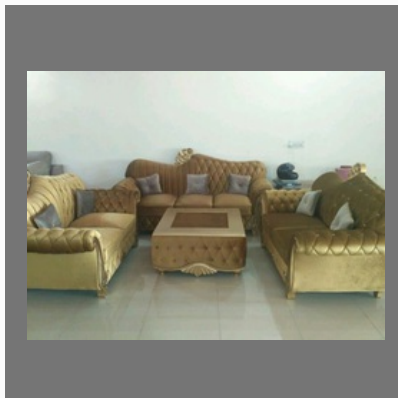

Style Home Furnitures & Furnishing

<https://www.indiamart.com/style-home-furniture/>

OTHER PRODUCTS

Products

Solid Wooden Bed

Living Room Sofa

Sofa Set

LED Bed

OTHER PRODUCTS:

Double Bed

King Size Carving Sofa

Wooden Double Bed

Steel Designer Bed

OTHER PRODUCTS:

Leather L Shape Sofa

Sofa

L Shape Sofa

L Shape Sofa

OTHER PRODUCTS:

Dressing Table

Designer Sofa Set

Leather Sofa

Square Seating Sofa

OTHER PRODUCTS: