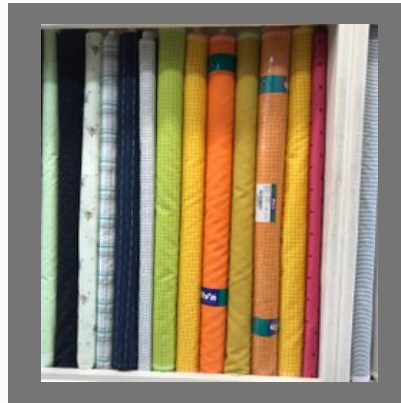

# Subhash Cloth House

<https://www.indiamart.com/subhashclothhouse/>

**OTHER PRODUCTS**

Products

Gents Suit Combo

Ladies Silk Saree

Cotton Double Bedsheet With  
2 Pillow Cover

Men'S Shirt Fabric