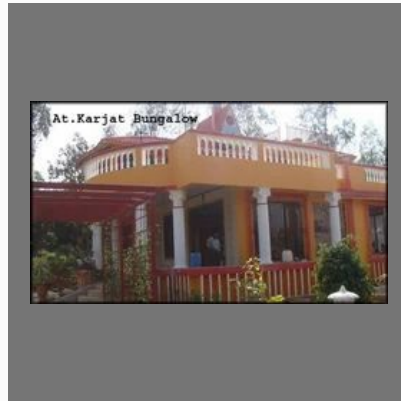

Bungalow Exterior Designing Service