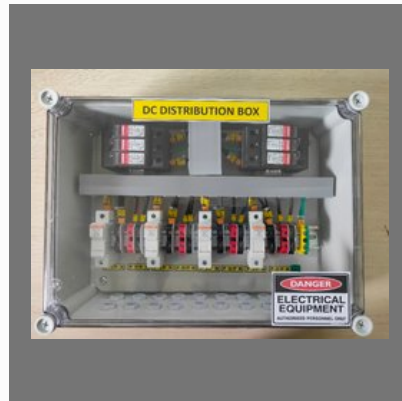

# DCDB BOX

Solar DCDB 4 IN 4 Out 2 SPD  
600 VDC FOR 12-16 KW

Solar DCDB Box 1 IN 1 Out 1  
SPD 600 VDC For 1-3 KW

Solar DCDB Box 3 IN 3 OUT  
2 SPD 1000 VDC FOR 11-16  
KW

Solar DCDB Box 4 IN 4 Out 2  
SPD 1000 VDC FOR 20-25  
KW

# SOLAR NET METER

Single Phase Secure Net Meter

Three Phase Solar Net Meter

Three Phase Secure LTCT Netmeter

HPL Single Phase Energy Meter