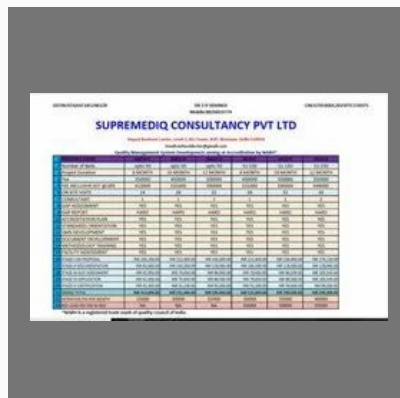

ICU Bed

MEDICAL RECRUITMENT SERVICES

Nurse Recruitment Services

Healthcare Staff Recruitment Services

Doctor Recruitment Services

OTHER PRODUCTS:

Laminar Air Flow

ONLINE NABH ENTRY Level Consultancy for SHCO