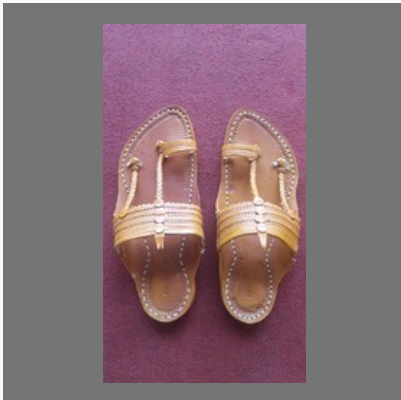

Kolhapuri Kapshi Chappal