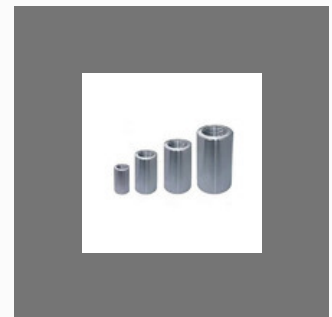

Surya Engineering

<https://www.indiamart.com/surya-engineering-mumbai/>

Surya Engineering is one of the leading **Manufacturer, Wholesaler and Distributor** of Rebar Coupler, Threading Machine, Rebar cold forging Machine, Dowel Bar Cap, PVC Cover Block, Dowel bar Sleeve/bar bending Machine, PVC Rungs, PVC FOOTSteps.