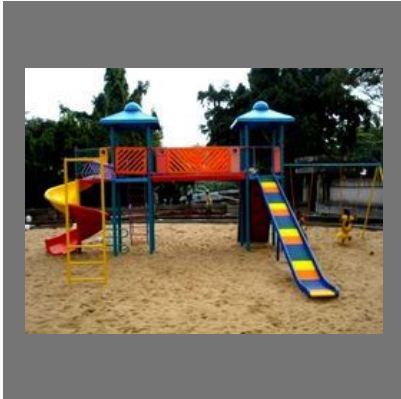

PLAYGROUND SLIDE

Two Sider Playground Slide