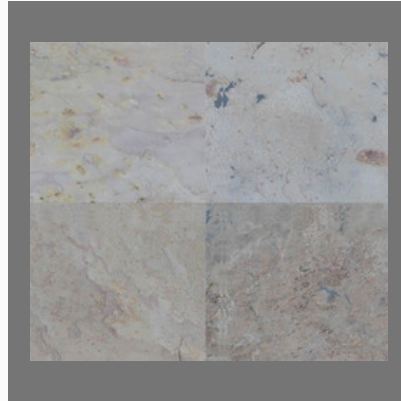

# LIME STONE

Kota Blue

Kota Brown

Kadappa Black

Tandoor Grey

# SLATE STONE

Kund Black

Indian Autumn

California Gold

Multicolor Peacock