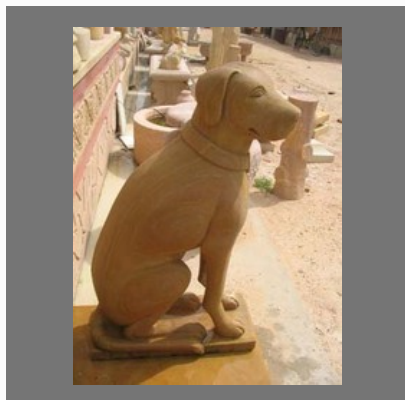

OTHER PRODUCTS:

Dog Statue