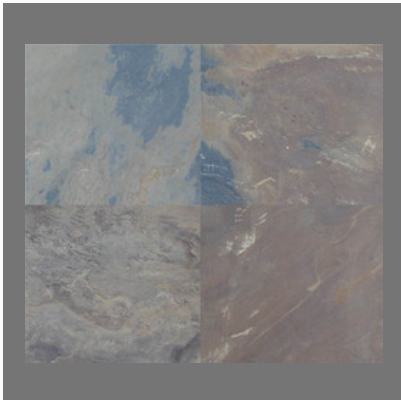

# LIME STONE

Kota Blue

Kota Brown

Kadappa Black

Tandoor Grey

# SLATE STONE

Kund Black

Indian Autumn

California Gold

Multicolor Peacock