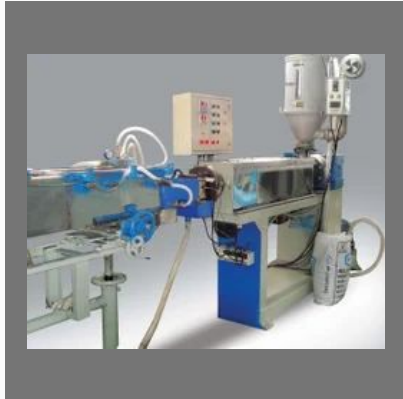

WIRE AND CABLE EXTRUSION LINES

Sleeves Extrusion Lines