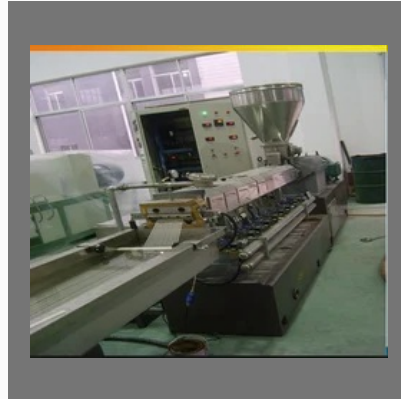

Plastic Waste Recycling Machine