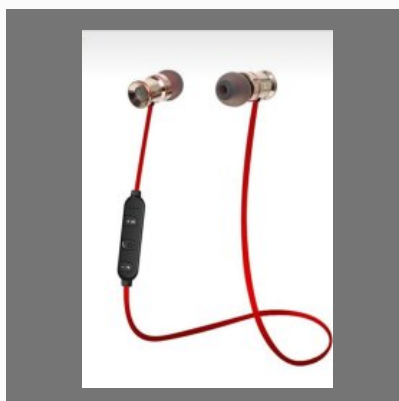

Gray Bluetooth Earphone

I12 TWS Wireless Earphone

White Wireless Airpod

Gorilla Tempered Glass d
Tempered Glass All Models
Available

OTHER PRODUCTS:

Gorilla 11D Tempered Glass

ERD Double USB Mobile Charger

Single USB Mobile Charger