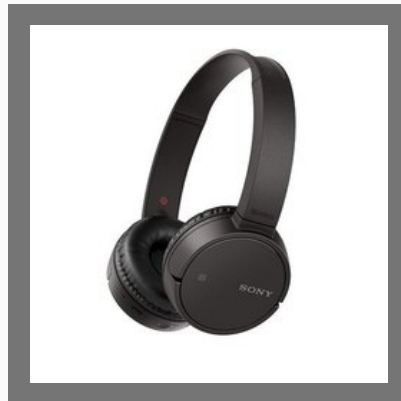

Sony Wireless Headphone