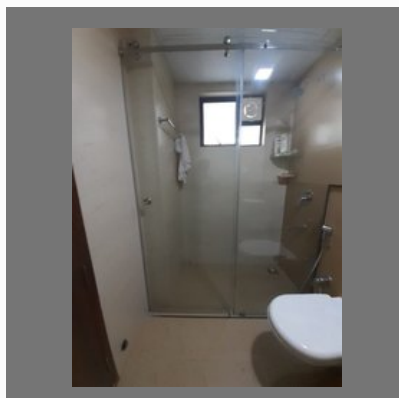

For more information, please visit

<https://www.indiamart.com/syzesolutions/profile.html>

OTHER PRODUCTS:

Glass Shower Cubicles

Shower Sliding Partition

Shower Partition With Swing Door

BATHING IN LUXURY AS NEVER BEFORE.

Find the bath or shower enclosure that fit your style at Syze

- Frameless shower enclosure
- Swinging shower enclosure
- Sliding shower enclosure
- Tempered glass
- Well designed & easy installed

Price Starting at **Rs. 15000/-**