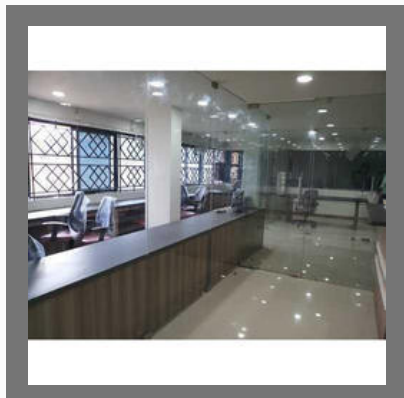

OTHER PRODUCTS:

Toughened Glass