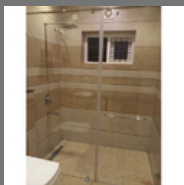

Syze Solutions

<https://www.indiamart.com/syzesolutions/>

We are engaged in wholesaling and trading a quality approved assortment of Glass Door and Skylight Screen. These products are used for easy to use and lightweight.