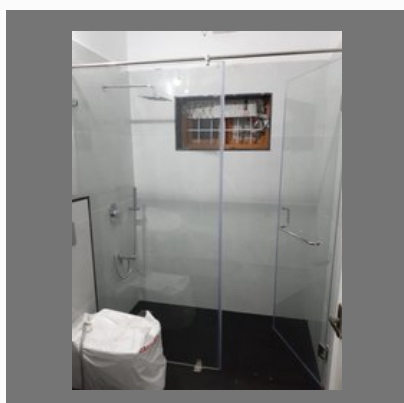

For more information, please visit

<https://www.indiamart.com/syzesolutions/profile.html>

OTHER PRODUCTS:

Glass Shower Cubicles

Shower Sliding Partition

Shower Partition With Swing Door

BATHING IN LUXURY AS NEVER BEFORE.

Find the bath or shower enclosure that fit your style at Syze

- Frameless shower enclosure
- Swinging shower enclosure
- Sliding shower enclosure
- Tempered glass
- Well designed & easy installed

Price Starting at **Rs. 15000/-**