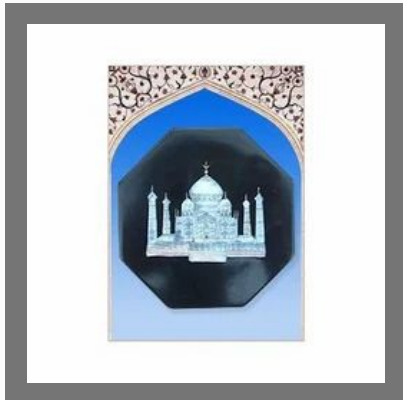

Pastry Coaster Board