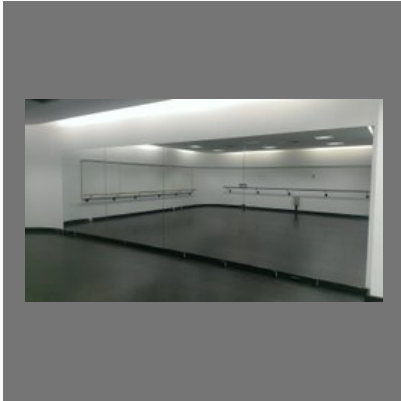

Back Painted Glass

MIRROR

Antique Mirror

Tinted Mirror

Wall Mirror

LED Mirror

GLASS SHOWER ENCLOSURE AND PARTITION

Glass Shower Enclosure